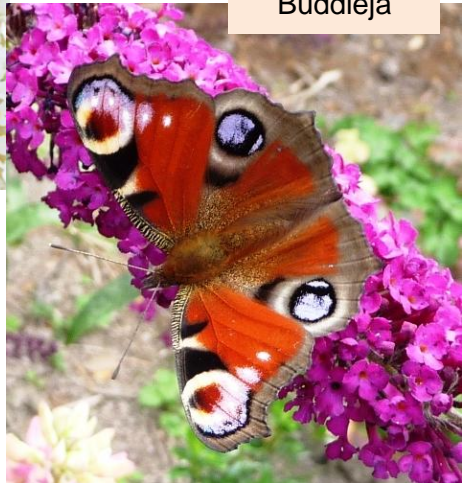

Green-Veined White on Runner Bean

Male Common Blue on Lavender

Light Emerald Moth

Mint Moth on Hebe

Mullein Moth caterpillar on Buddleja leaf

Painted Lady on Buddleja

Peacock on Buddleja

Small Skipper on Alison's hand